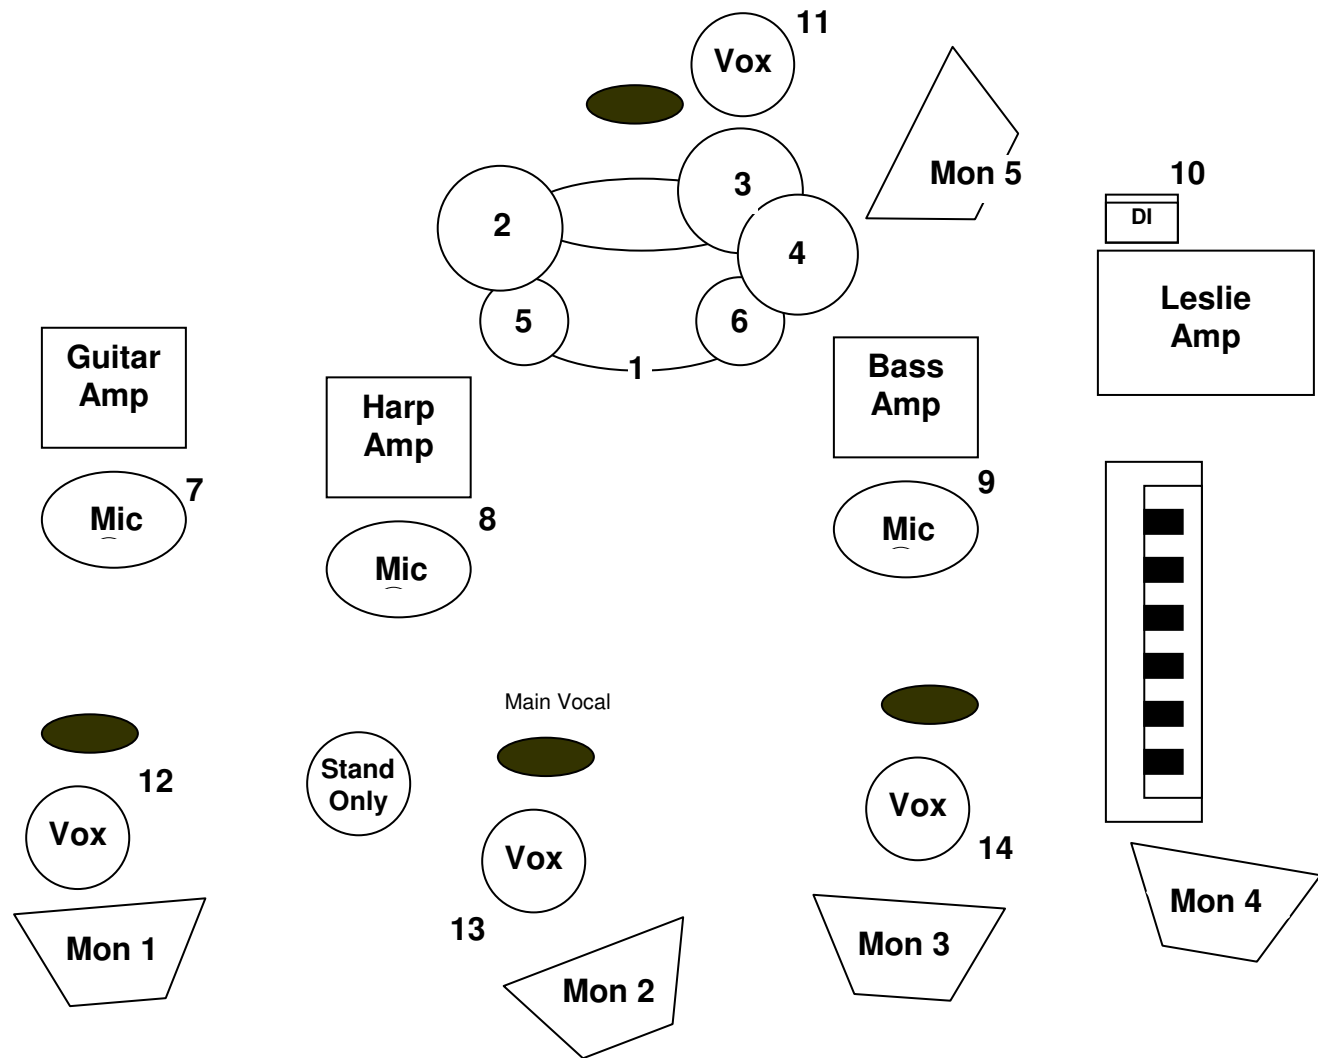

Rick Estrin & The Nightcats

Stage Plot

Input

- 1 Kick
- 2 Floor
- 3 Snare
- 4 Hat
- 5 OH-L
- 6 OH-R
- 7 Guitar Amp
- 8 Bass Amp
- 9 Harp Amp
- 10 B3 Amp (festival only)
- 11 Vox (Boom) *
- 12 Vox (Boom) *
- 13 Vox (Straight) *
- 14 Vox (Boom) *

Additional Straight stand required for Harmonica tray

Mixes:

- 1 Guitar
- 2 Harmonica
- 3 Bass
- 4 Keys
- 5 Drums

* Round bases instead of tripods preferred

audience